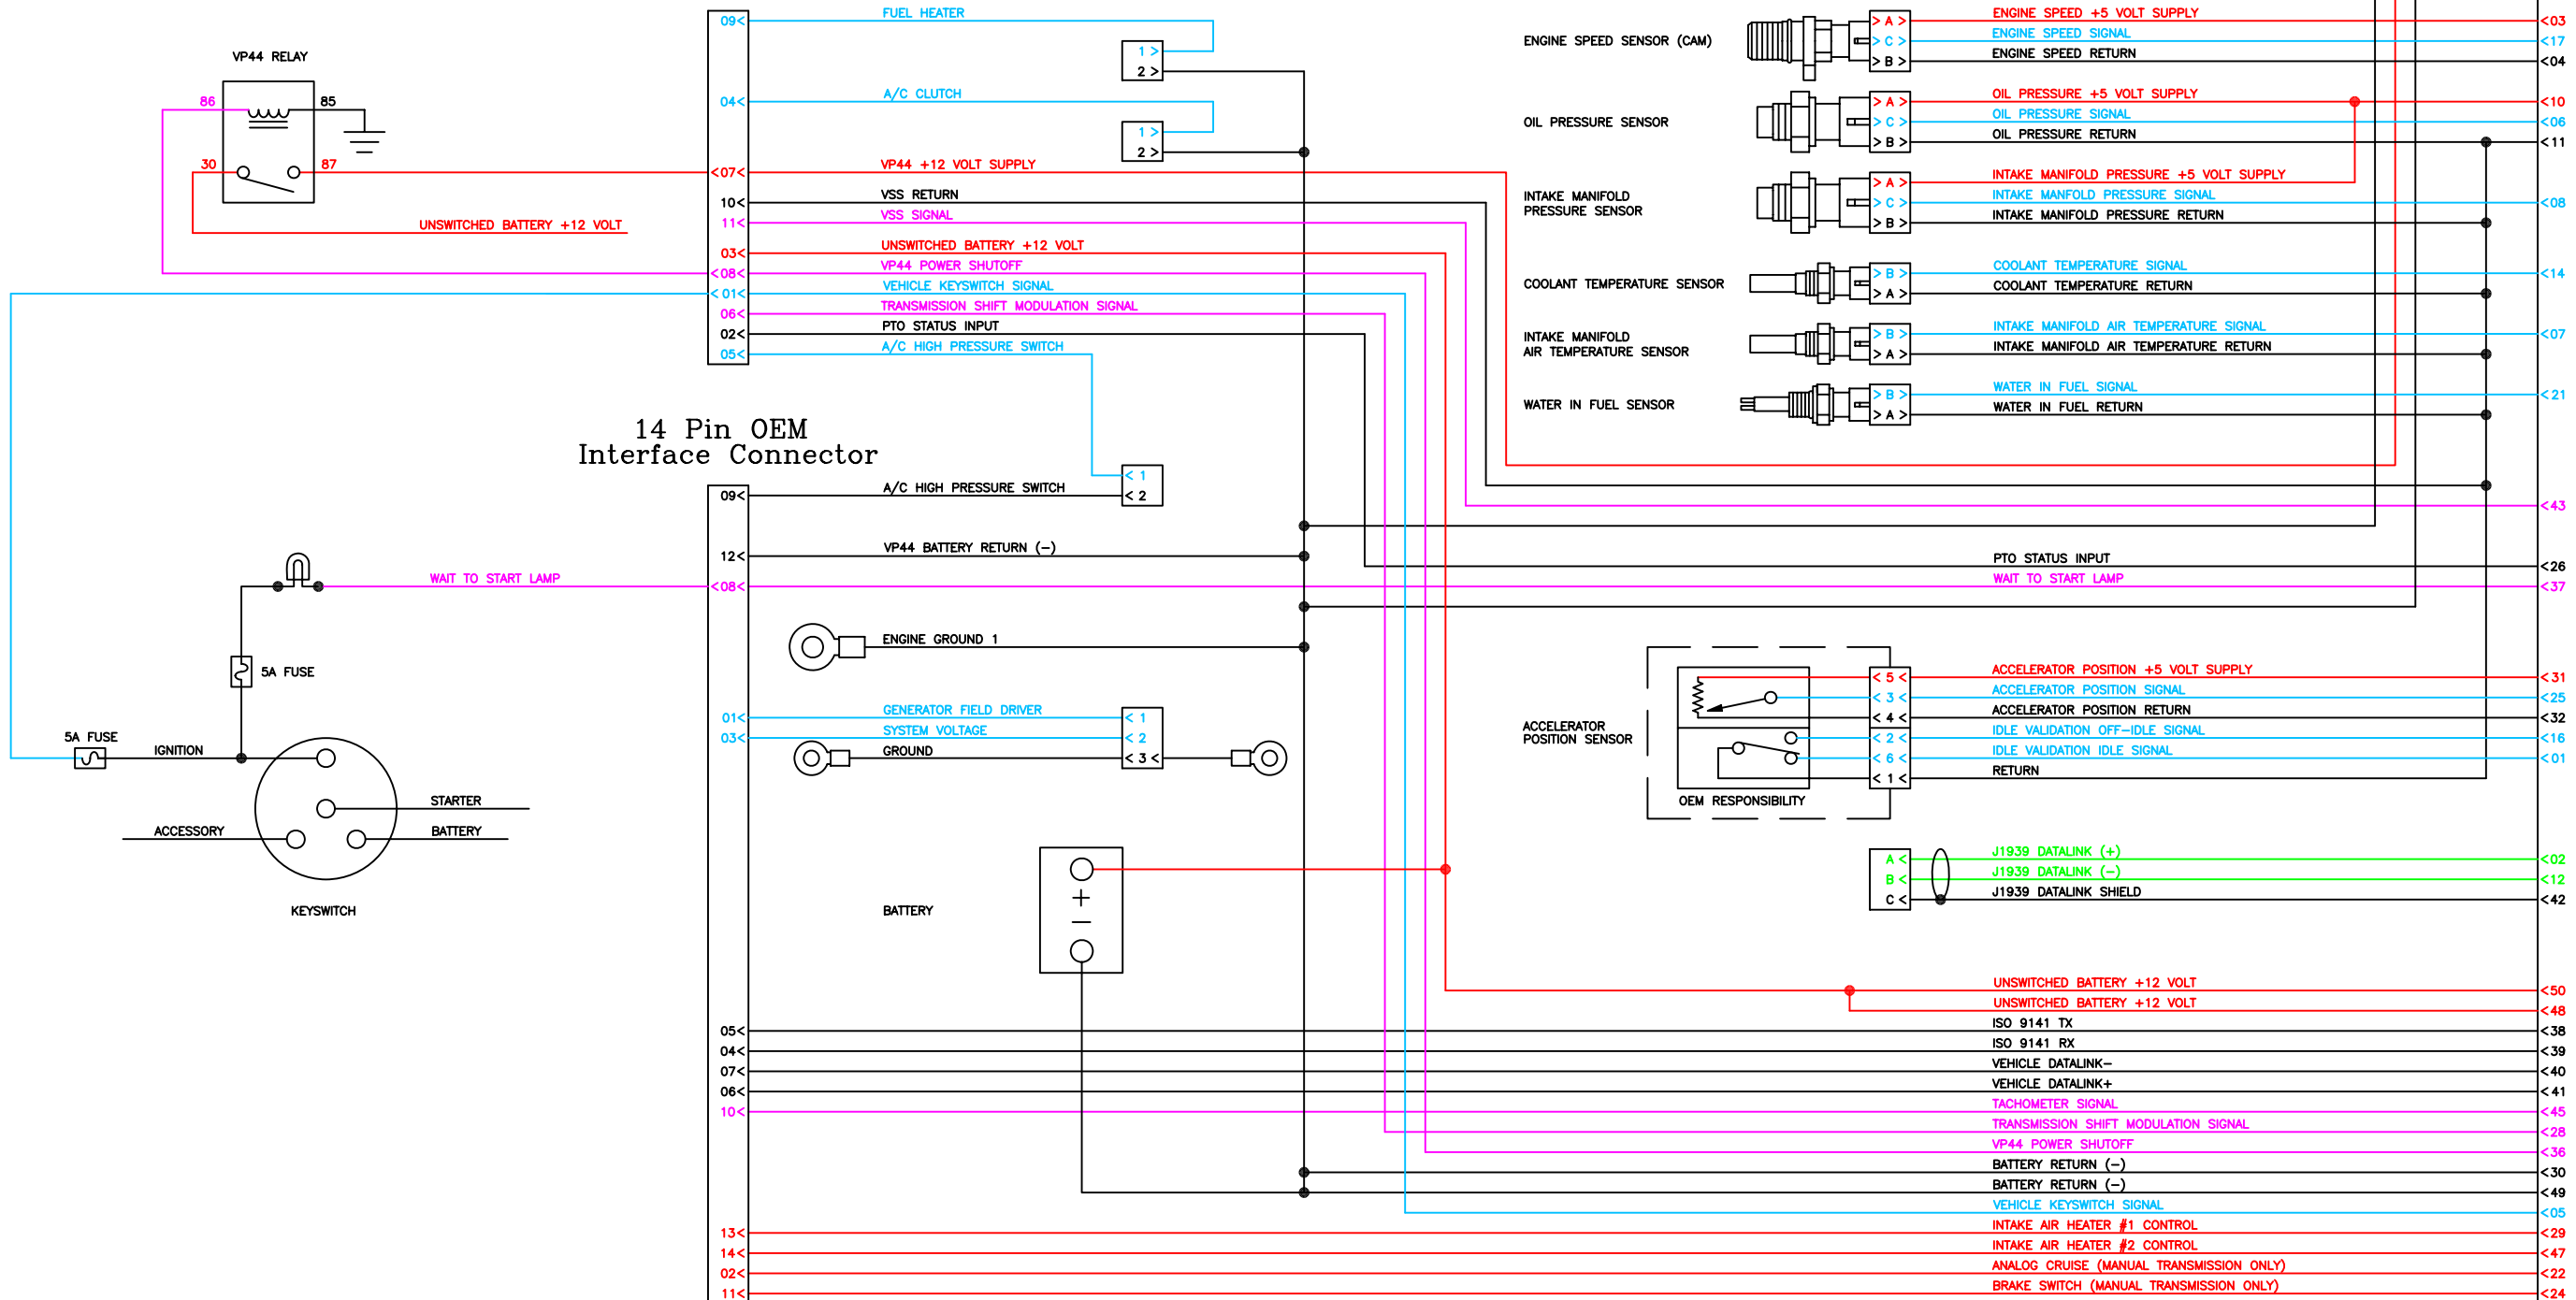

RED DC VOLTAGE
 BLUE INPUT SIGNALS
 BLACK GROUNDS, SHIELDS AND RETURNS
 PURPLE OUTPUT SIGNALS
 GREEN DATA LINKS

NOTE: SOME OF THE CIRCUITS SHOWN HERE WILL NOT BE ACTIVE IN ALL APPLICATIONS. CONSULT THE EQUIPMENT MANUFACTURER'S LITERATURE TO DETERMINE WHICH CIRCUITS ARE USED.

OEM RESPONSIBILITY | CUMMINS RESPONSIBILITY

OEM RESPONSIBILITY | CUMMINS RESPONSIBILITY

ECM 50 Pin Connector

* VIEW SHOWN IS LOOKING AT THE HARNESS SIDE OF THE CONNECTOR

Cummins Dodge Ram 24 Valve Turbo Diesel, 2001 Model Year Wiring Diagram

(for ECM Part No. 3946242 and 3947412) Bulletin No. 3666482