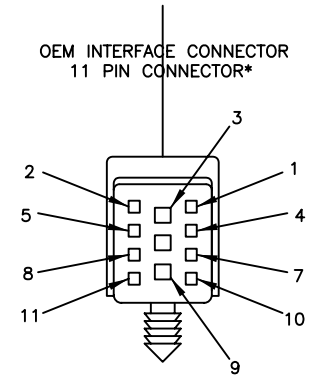

RED DC VOLTAGE
 BLUE INPUT SIGNALS
 BLACK GROUNDS, SHIELDS AND RETURNS
 PURPLE OUTPUT SIGNALS
 GREEN DATA LINKS

NOTE: SOME OF THE CIRCUITS SHOWN HERE WILL NOT BE ACTIVE IN ALL APPLICATIONS. CONSULT THE EQUIPMENT MANUFACTURER'S LITERATURE TO DETERMINE WHICH CIRCUITS ARE USED.

OEM RESPONSIBILITY | CUMMINS RESPONSIBILITY

OEM RESPONSIBILITY | CUMMINS RESPONSIBILITY

ECM 50 Pin Connector

* VIEW SHOWN IS LOOKING AT THE HARNESS SIDE OF THE CONNECTOR

Cummins Dodge Ram 24 Valve Turbo Diesel, 2001 Model Year Wiring Diagram