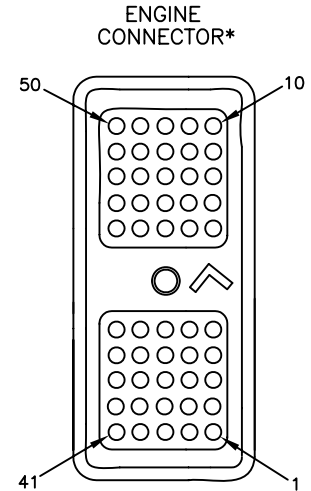

RED DC VOLTAGE
 BLUE INPUT SIGNALS
 BLACK GROUNDS, SHIELDS AND RETURNS
 PURPLE OUTPUT SIGNALS
 GREEN DATA LINKS

NOTE: SOME OF THE CIRCUITS SHOWN HERE WILL NOT BE ACTIVE IN ALL APPLICATIONS. CONSULT THE EQUIPMENT MANUFACTURER'S LITERATURE TO DETERMINE WHICH CIRCUITS ARE USED.

OEM RESPONSIBILITY | CUMMINS RESPONSIBILITY

OEM RESPONSIBILITY | CUMMINS RESPONSIBILITY

ECM 50 Pin Connector

* VIEW SHOWN IS LOOKING AT THE HARNESS SIDE OF THE CONNECTOR

Cummins Dodge Ram 24 Valve Turbo Diesel, 2001 Model Year Wiring Diagram